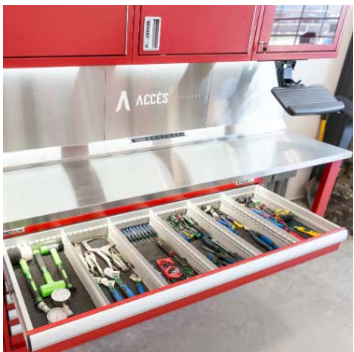

Decrease Clutter - Increase Efficiency Workbench and Tire Storage For Your Facility

Modular Drawer and Workstations

To be efficient, your technicians need to have every tool needed at hand.

A workbench that is personalized to each individual will increase efficiency and productivity.

Every storage cabinet we provide comes standard with:

- 1 ¼" thick, double walled door for industry leading stiffness
- One piece aluminum handle with digital lock
- Heavy duty, full height hinge
- Adjustable shelves